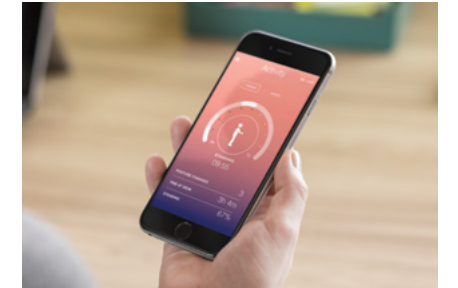

Ology's Simple Touch controller allows users to effortlessly move the desk up or down without taking their eyes off their work, while Active Touch reminds workers to change posture with Active Motion, subtle desk movements that remind users to maintain posture. Users create a profile with preset desk heights and preferred intervals of sitting and standing, and the Bluetooth-enabled controller seamlessly pairs with the Rise mobile app so users can take their presets with them and track their level of activity over time.

Simple Touch controller

Optional antimicrobial additive available

Active Touch controller

Compatible with both iOS and Android devices, the free Rise mobile app allows you to connect to workstations via Bluetooth in order to track sitting and standing activity.