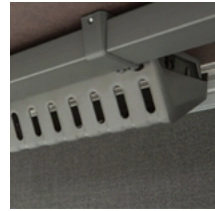

The integrated rail supports ergonomic tools such as lighting, monitor arms, screens and worktools.

The power access door offers effortless access to three power outlets and two USB ports the provide two amps of power per port.

PRIVACY OPTIONS

Privacy and modesty screens available to connect to the integrated rail.

Modesty panels available in laminate and veneer in widths from 34" to 76". Widths are parametric to 1/16".

Universal privacy and modesty screens do not have any visible clamps or hardware.

CABLE MANAGEMENT

Cable Riser with Leg Connection

Cable Riser with Fence Connection

Cable Basket

Cable Brackets

Grommet

STATEMENT OF LINE

Extended Height:
 • 22.6"-48.7"
 (Meets BIFMA G1)