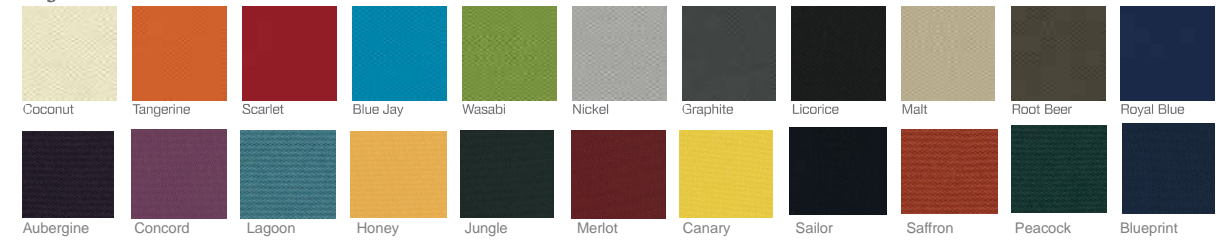

Reply Side sled base
 Mesh back, upholstered seat
 Unique back handle for easy mobility
 With/without arms
 Non-stackable
 Frame: Black
 Arms & legs: Black or Platinum

SURFACE MATERIALS

Buzz2

Cogent Connect