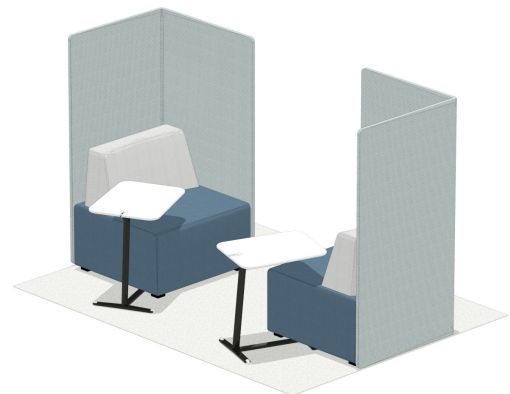

- Booth with convenience power. Wireless network throughout
- Table to provide a work surface

| | |
|-------------------|-------------------------|
| Capacity | 2 Workpoints |
| Dimensions | 6' x 8' / 1.8 m x 2.4 m |
| Footprint | 48 sf / 4.3 sqm |
| Protocol | Non-Bookable |

CONCEPT 1

CONCEPT 2

CONCEPT 3

CONVERSING

SMALL 1 | OPEN

CONCEPT 1

PRODUCT LIST

- Aspect Media Lounge 2-seater