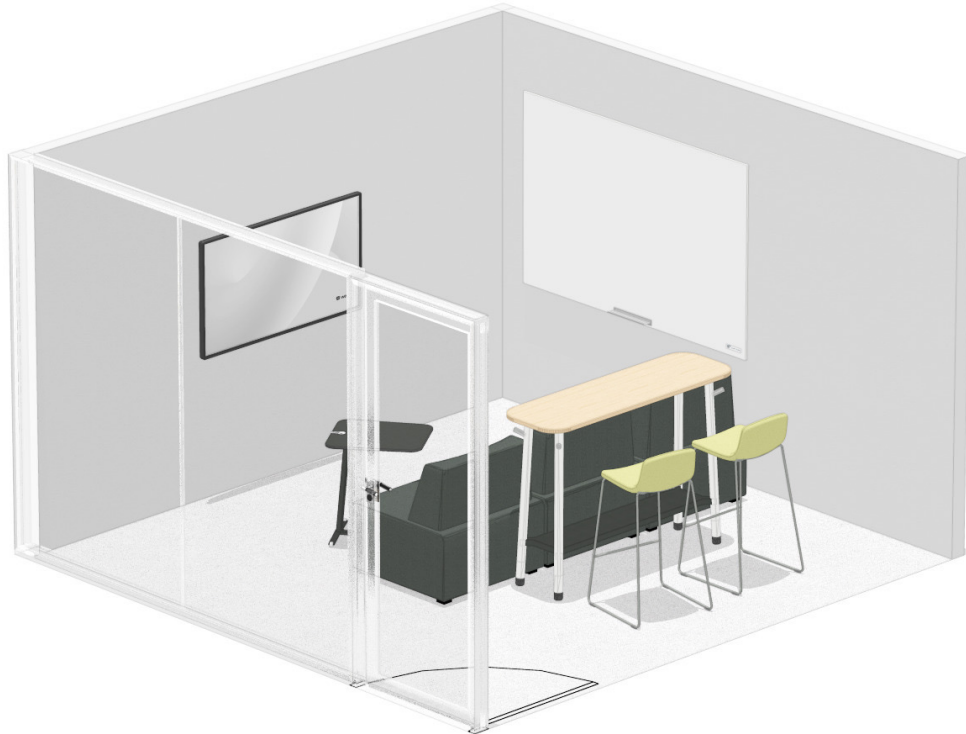

- Ergonomic task chairs with arms and casters
- Table with convenience power
Wireless network throughout
- Writeable board location per room

| | |
|-------------------|-----------------------|
| Capacity | 5 workpoints |
| Dimensions | 12' x 12' 3.6m x 3.6m |
| Footprint | 144 sqft / 13 sm |
| Protocol | Bookable |

CONCEPT 1

CONCEPT 2

CONCEPT 3

BRAINSTORMING

SMALL | ENCLOSED

CONCEPT 1

PRODUCT LIST

- Shortcut Chair
- Media:scape Seated Height Table

BRAINSTORMING

SMALL | ENCLOSED

CONCEPT 2

PRODUCT LIST

- BFree Table Standing Height Table
- Think Task Stool

BRAINSTORMING

SMALL | ENCLOSED

CONCEPT 3