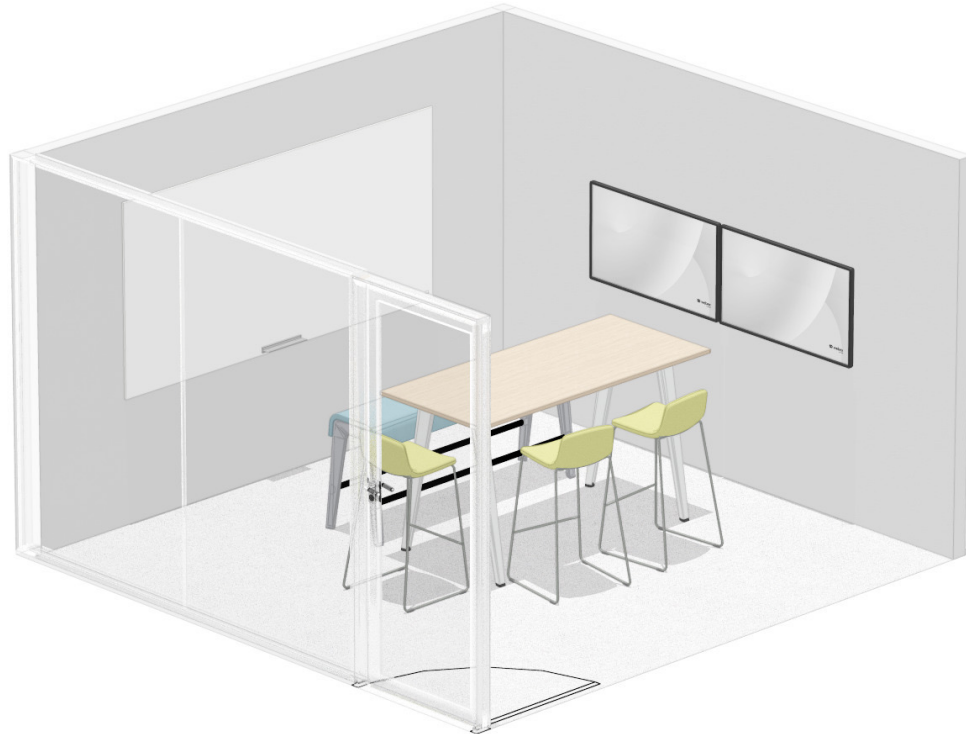

- Ergonomic task chairs with arms and casters
- Table with convenience power. Wireless network throughout.
- Writeable board location per room.

CONCEPT 1

CONCEPT 2

CONCEPT 3

| | |
|-------------------|-----------------------|
| Capacity | 5 workpoints |
| Dimensions | 12' x 12' 3.6m x 3.6m |
| Footprint | 144 sqft / 13 sm |
| Protocol | Bookable |

PRESENTING

SMALL | ENCLOSED

CONCEPT 1

PRODUCT LIST

- Shortcut Chair
- Cubb Meeting Table

PRESENTING

SMALL | ENCLOSED

CONCEPT 2

PRODUCT LIST

- Embrace Lounge Chair
- Common End Table
- Boerum Coffee Table
- Millbrae Lounge Sofa

PRESENTING

SMALL | ENCLOSED

CONCEPT 3

PRODUCT LIST

- BFree Standing Height Table
- Cubb Stools
- BFree Beam