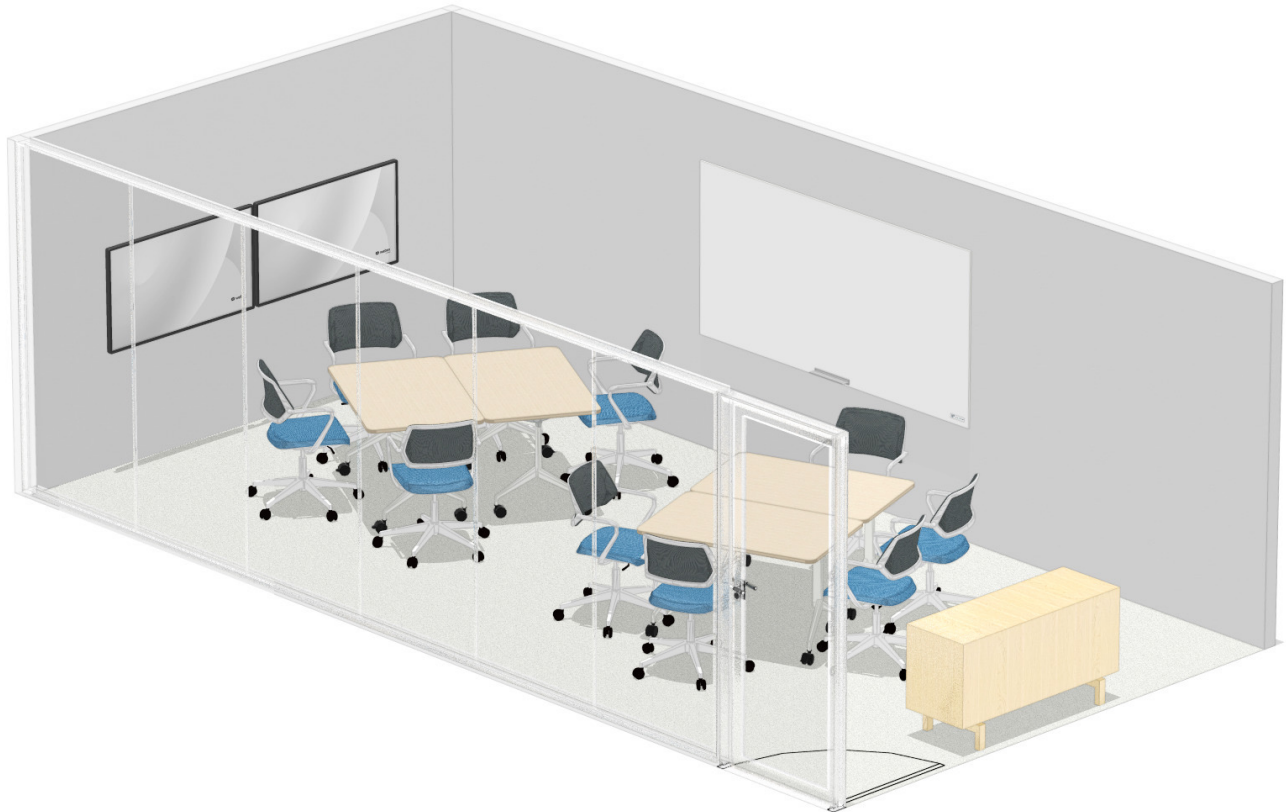

BRAINSTORMING

MEDIUM | ENCLOSED

CONCEPT 2

PRODUCT LIST

- Groupwork Flip top Tables
- QiVi Collaborative Chairs
- Flow Credenza