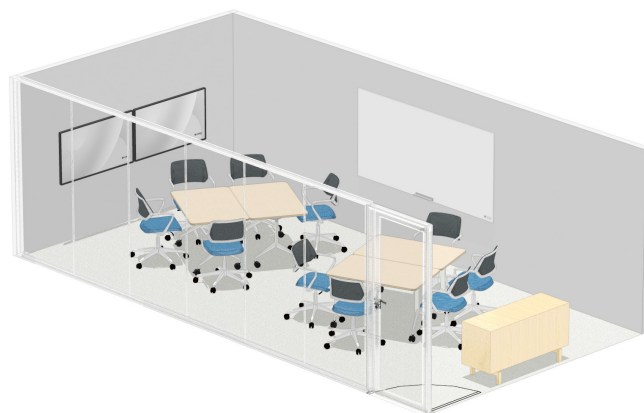

BRAINSTORMING

MEDIUM | ENCLOSED

COLLABORATE

In the medium brainstorming space, IBM employees will find a balance between digital and analog tools to support collaborating with teammates in person or virtually. Furniture is arranged to provide a dynamic environment that support creativity.

- ▪Ergonomic task chairs with arms and casters.
- ▪Table with convenience power. Wireless network throughout.
- ▪Storage unit for holding food and beverage and storing AV equipment
- ▪Writeable board location per room.

Capacity	8 Workpoints
Dimensions	12' x 24' / 3.6m x 7.3 m
Footprint	288 sqft / 26.3 sm
Protocol	Bookable

CONCEPT 2