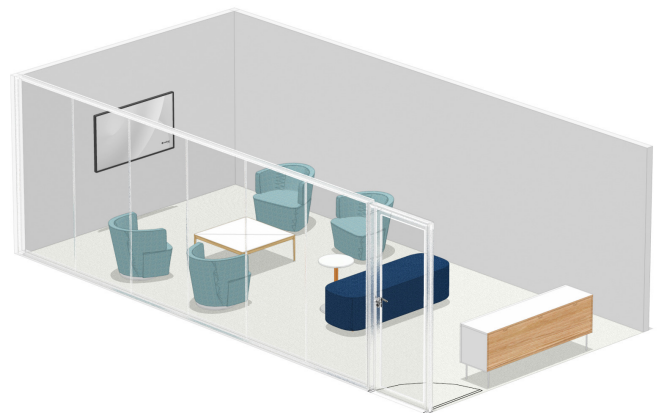

CONVERSING

MEDIUM | ENCLOSED

COLLABORATE

In the medium conversing space, IBM employees can listen and converse in a comfortable environment. Digital tools within the space enable those not present to be part of the discussion.

- Variety of seating types, such as sofa and lounge chairs.
- Variety of tables to support seated postures, such as laptop table, coffee table, or seated height table. Wireless network throughout.
- Storage unit to provide surface for food and beverage or storing AV equipment.

Capacity	8 Workpoints
Dimensions	12' x 24' / 3.6m x 7.3 m
Footprint	288 sqft / 26.3 sm
Protocol	Bookable

CONCEPT 2