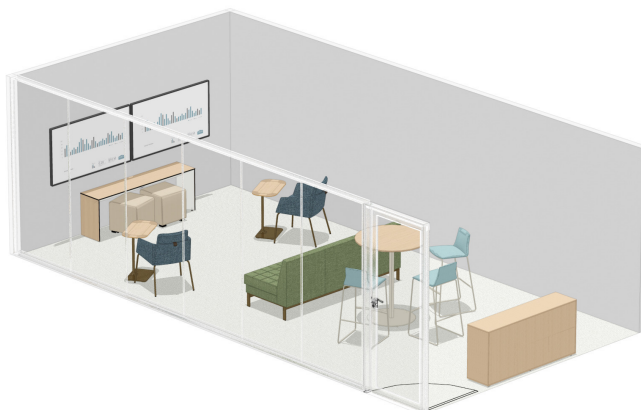

PRESENTING

MEDIUM | ENCLOSED

COLLABORATE

In the medium presenting space, multiple furniture settings are represented as a two-tier space type enabling each user to have a clear view of the display and camera. IBM employees can quickly gather to share content and collaborate while including remote participants

- Lounge and low tier 1 seating
- Shown in diagram: sofa with surfaces, such as tablet arm or laptop table to hold laptops and beverages
- Lounge chairs or moveable ottomans on casters
- Ergonomic task seating and high tier 2 seating
- Shown in diagram, bar stools or ergonomic task chair
- Bar height table, placed behind sofa
- Writeable board location per room
- Mobile whiteboard with digital capabilities
- Storage credenza beneath monitor or display to store AV cables and hold food and beverages
- Mobile writable board with digital capabilities optional

Capacity	8 Workpoints
Dimensions	12' x 24' / 3.6m x 7.3 m
Footprint	288 sqft / 26.3 sm
Protocol	Bookable

CONCEPT 3