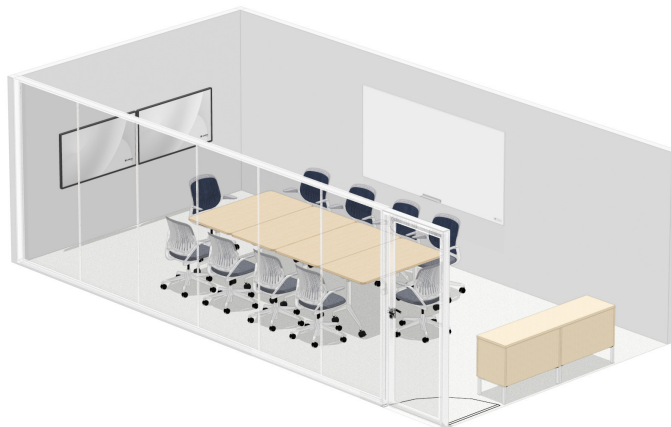

BRAINSTORMING

MEDIUM | ENCLOSED

COLLABORATE

In the medium brainstorming space, IBM employees will find a balance between digital and analog tools to support collaborating with teammates in person or virtually. Furniture is arranged to provide a dynamic environment that support creativity.

- ▪Ergonomic task chairs with arms and casters.
- ▪Table with convenience power. Wireless network throughout.
- ▪Storage unit for holding food and beverage and storing AV equipment
- ▪Writeable board location per room.

Capacity	8 Workpoints
Dimensions	12' x 24' / 3.6m x 7.3 m
Footprint	288 sqft / 26.3 sm
Protocol	Bookable

CONCEPT 1