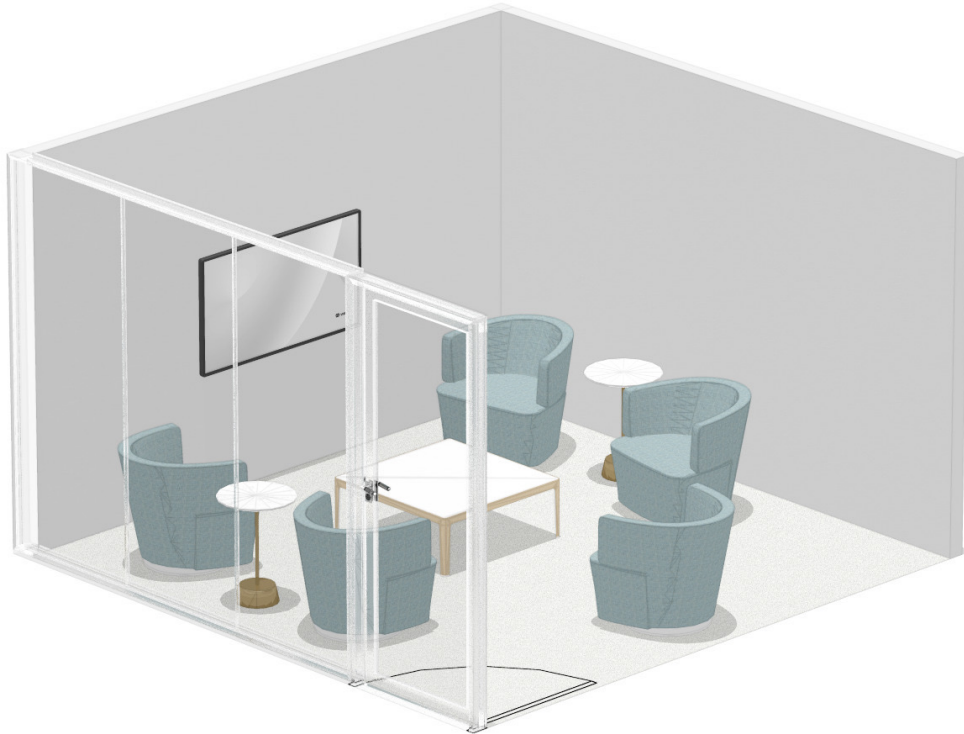

- Lounge Furniture, such as sofas and chairs
- Small café, coffee, or laptop tables for holding beverages and laptops.

| | |
|-------------------|-----------------------|
| Capacity | 5 workpoints |
| Dimensions | 12' x 12' 3.6m x 3.6m |
| Footprint | 144 sqft / 13 sm |
| Protocol | Bookable |

CONCEPT 1

CONCEPT 2

CONCEPT 3

CONVERSING

SMALL | ENCLOSED

CONCEPT 1

PRODUCT LIST

- Sylvi Sofa Lounge
- Embrace Lounge Chair
- Common End Table
- Boerum Coffee Table

CONVERSING

SMALL | ENCLOSED

CONCEPT 2

PRODUCT LIST

- Joel Lounge Chair
- Maisie End Table
- CG_1 Coffee Table

CONVERSING

SMALL | ENCLOSED

CONCEPT 3