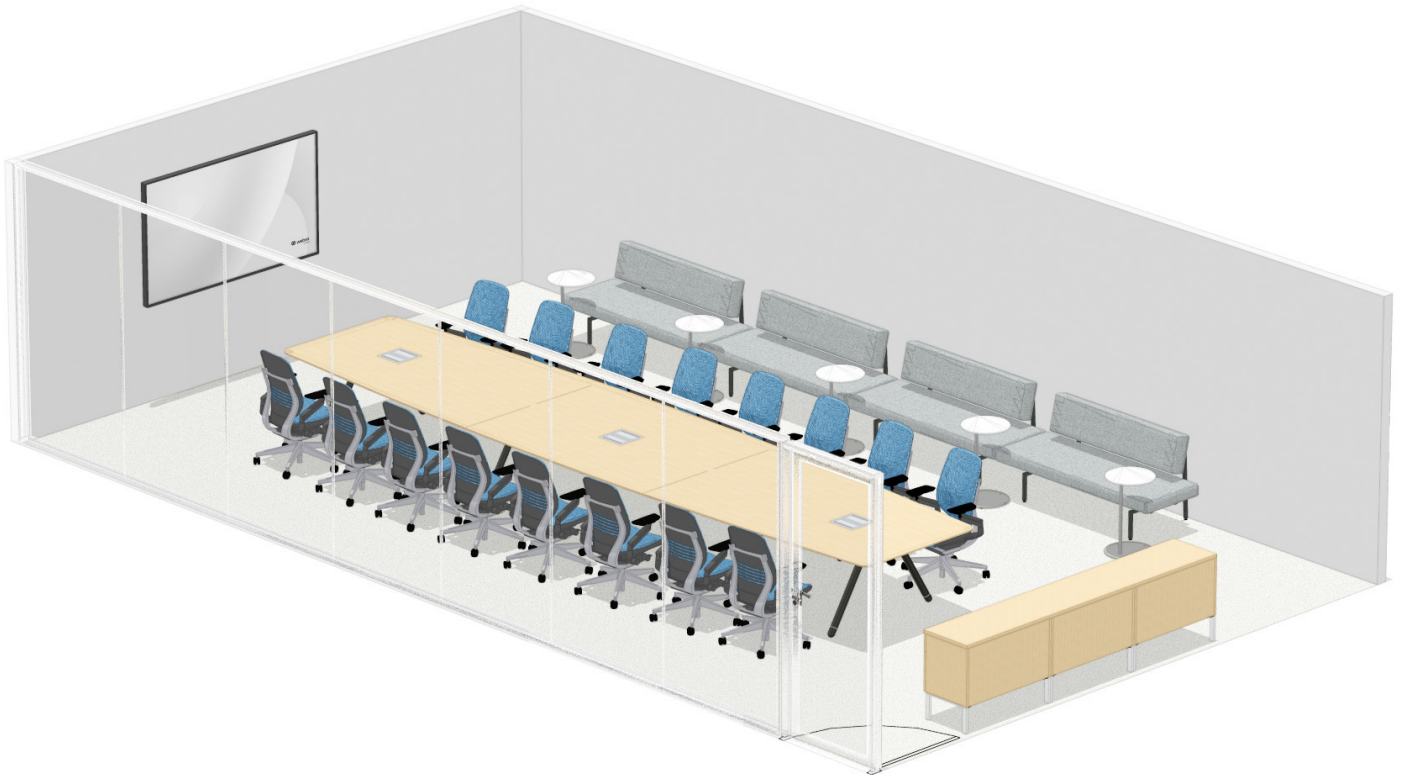

Collaborate

PRESENTING

LARGE INFORMAL - ENCLOSED

Steelcase

PRESENTING

LARGE INFORMAL | ENCLOSED

COLLABORATE

The large presenting space provides two-tier seating to give all user visibility to the presenter and monitors. Digital tools within the space enable remote participants to feel included and visible to those physically present.

Steelcase

PRESENTING

LARGE FORMAL | ENCLOSED

COLLABORATE

The large presenting space provides two-tier seating to give all user visibility to the presenter and monitors. Digital tools within the space enable remote participants to feel included and visible to those physically present.

CONCEPT 1

CONCEPT 2

CONCEPT 3

PRESENTING

LARGE INFORMAL | ENCLOSED

CONCEPT 1

PRODUCT LIST

- Gesture Chairs
- Sylvi Lounge
- Await Tables
- Potrero Boat Table
- Elective Elements Credenza