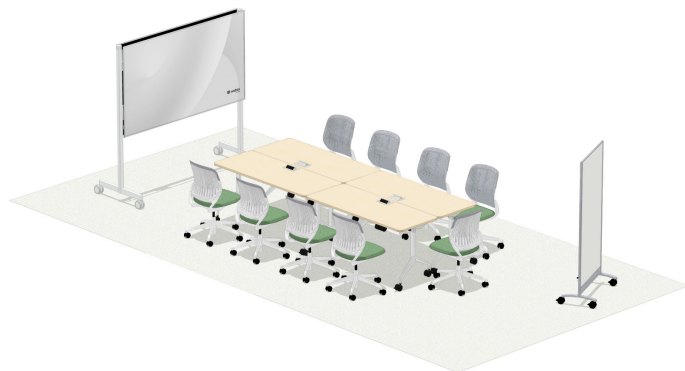

BRAINSTORMING

MEDIUM | OPEN

COLLABORATE

The medium brainstorming space enables an informal environment that supports spontaneous collaboration and creativity. A mobile whiteboard and monitor stand enable IMB employees to choose the environment that best supports their needs.

- Ergonomic task chairs
- Table with convenience power. Wireless network throughout
- Mobile whiteboard
- Optional flexible divider. Consider planter, fabric panel, or writeable surface.

Capacity	10 Workpoints
Dimensions	12' x 24' / 3.6 m x 7.3 m
Footprint	288 sf / 26.3 sm
Protocol	Non-Bookable

CONCEPT 1