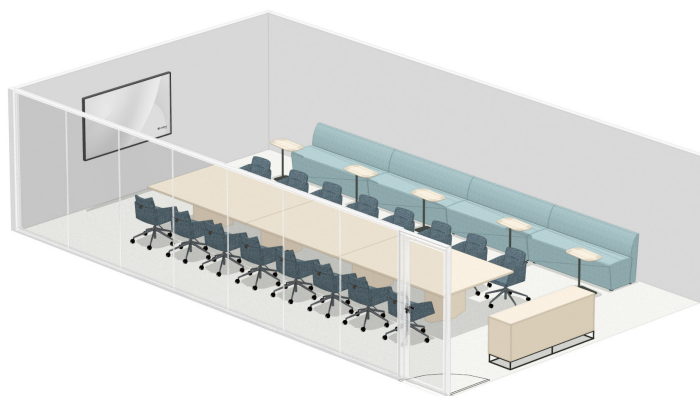

PRESENTING

LARGE FORMAL | ENCLOSED

COLLABORATE

The large presenting space provides two-tier seating to give all user visibility to the presenter and monitors. Digital tools within the space enable remote participants to feel included and visible to those physically present.

- Rectangular table
- Ergonomic conference room task chairs
- Upholstered lounge furniture
- Laptop tables
- Credenza

Capacity	24 Workpoints
Dimensions	18' x 32' / 5.6 m x 9.9 m
Footprint	576sf / 53.3 m
Protocol	Bookable

CONCEPT 1

CONCEPT 2