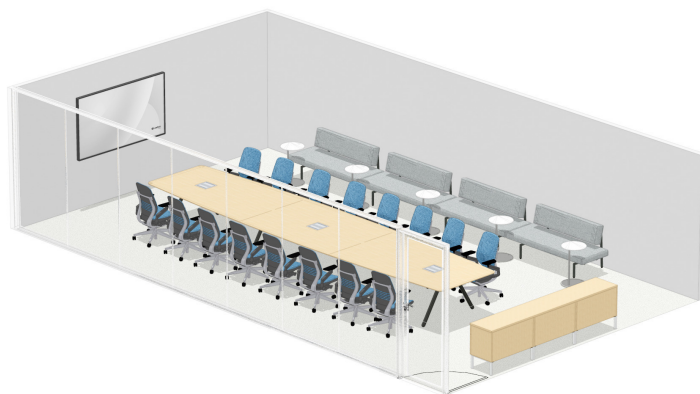

PRESENTING

LARGE FORMAL | ENCLOSED

COLLABORATE

The large presenting space provides two-tier seating to give all user visibility to the presenter and monitors. Digital tools within the space enable remote participants to feel included and visible to those physically present.

- Rectangular table
- Ergonomic conference room task chairs
- Upholstered lounge furniture
- Laptop tables
- Credenza

Capacity	24 Workpoints
Dimensions	18' x 32' / 5.6 m x 9.9 m
Footprint	576sf / 53.3 m
Protocol	Bookable

CONCEPT 1