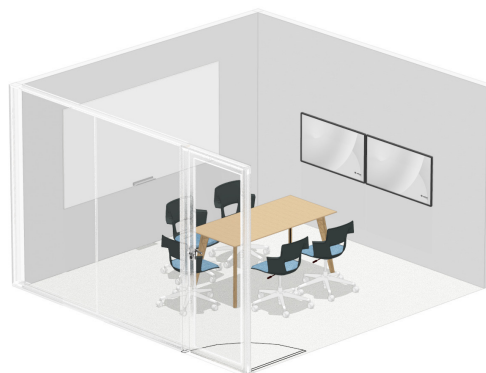

- Lounge Furniture, such as sofas and chairs
- Small café, coffee, or laptop tables for holding beverages and laptops.

| | |
|-------------------|-----------------------|
| Capacity | 5 workpoints |
| Dimensions | 12' x 12' 3.6m x 3.6m |
| Footprint | 144 sqft / 13 sm |
| Protocol | Bookable |

COLLABORATE

The small presenting space is designed to energize the group when pitching ideas internally or to clients, technology is intentional to create a team environment whether in person or virtually.

- Ergonomic task chairs with arms and casters
- Table with convenience power. Wireless network throughout.
- Writeable board location per room.

CONCEPT 1

CONCEPT 2

CONCEPT 3

| | |
|-------------------|-----------------------|
| Capacity | 5 workpoints |
| Dimensions | 12' x 12' 3.6m x 3.6m |
| Footprint | 144 sqft / 13 sm |
| Protocol | Bookable |