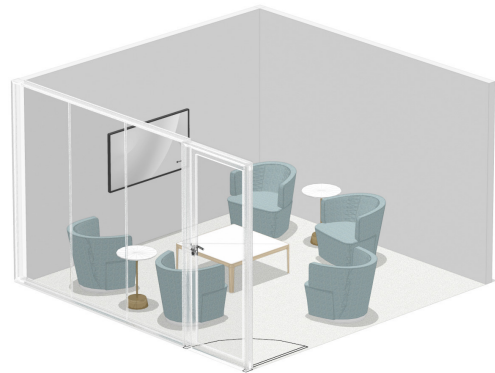

CONVERSING

SMALL | ENCLOSED

COLLABORATE

The Small Conversing space provides a relaxed environment to have personal, difficult, or sensitive conversations. IBM employees looking for a different environment to connect and collaborate can utilize technology provided for sharing or reviewing content.

- Lounge Furniture, such as sofas and chairs
- Small café, coffee, or laptop tables for holding beverages and laptops.

Capacity	5 workpoints
Dimensions	12' x 12' 3.6m x 3.6m
Footprint	144 sqft / 13 sm
Protocol	Bookable

CONCEPT 1

CONCEPT 3