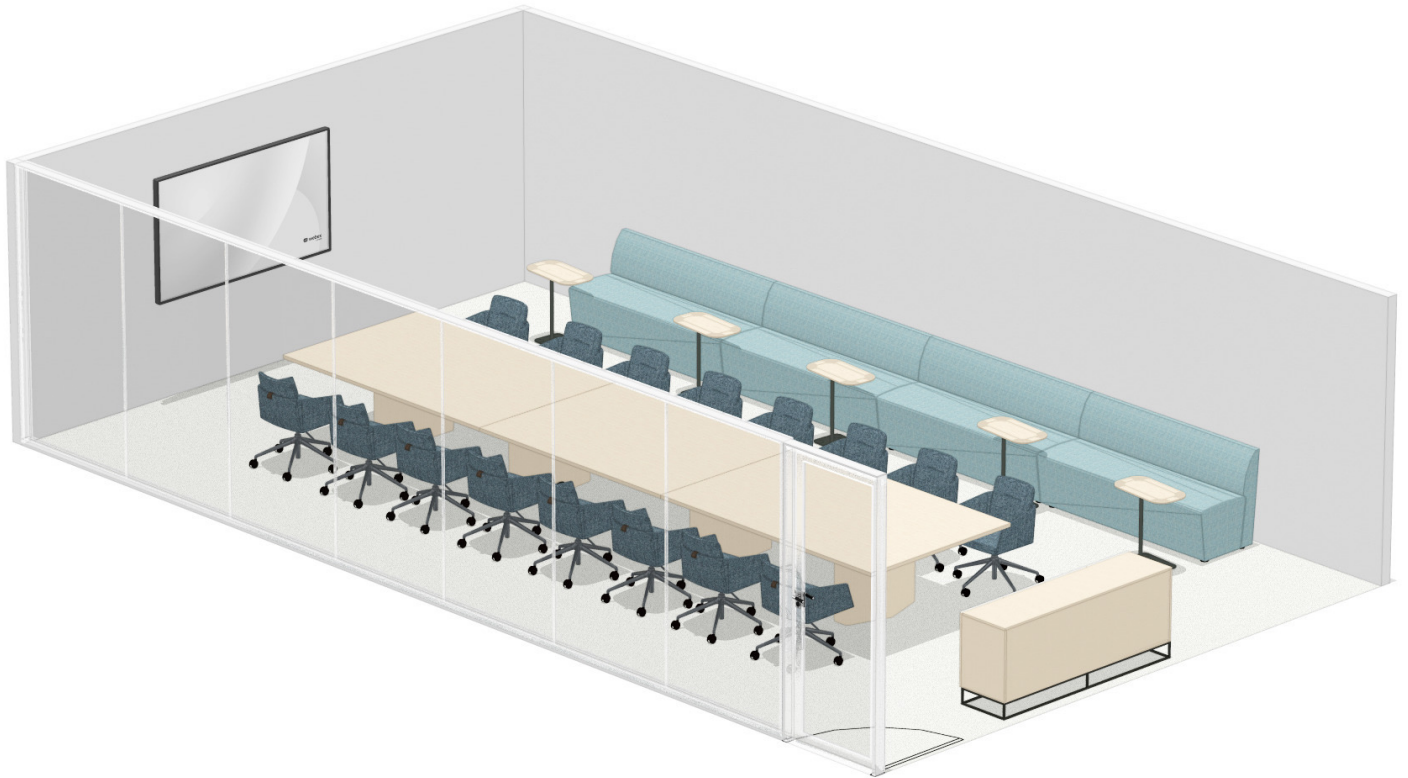

PRESENTING

LARGE INFORMAL | ENCLOSED

CONCEPT 2

PRODUCT LIST

- Away From the Desk Lounge
- ETable 2
- Marien 152 Chairs
- Lagunitas Personal Table
- Greenpoint Credenza