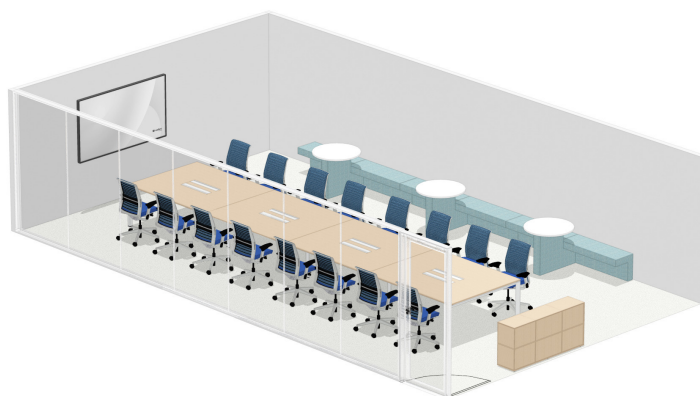

Steelcase

PRESENTING

LARGE FORMAL | ENCLOSED

COLLABORATE

The large presenting space provides two-tier seating to give all user visibility to the presenter and monitors. Digital tools within the space enable remote participants to feel included and visible to those physically present.

- Rectangular table
- Ergonomic conference room task chairs
- Upholstered lounge furniture
- Laptop tables
- Credenza

| | |
|-------------------|---------------------------|
| Capacity | 24 Workpoints |
| Dimensions | 18' x 32' / 5.6 m x 9.9 m |
| Footprint | 576sf / 53.3 m |
| Protocol | Bookable |

CONCEPT 1

CONCEPT 2

CONCEPT 3

PRESENTING

LARGE INFORMAL | ENCLOSED

CONCEPT 1

PRODUCT LIST

- Gesture Chairs
- Sylvi Lounge
- Await Tables
- Potrero Boat Table
- Elective Elements Credenza