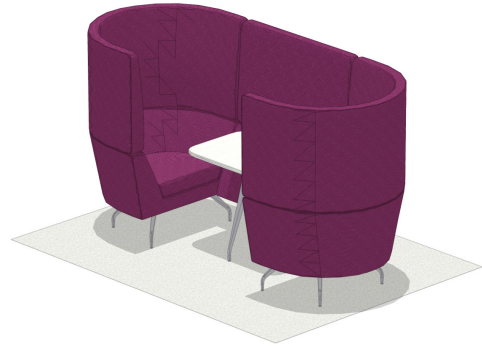

CONVERSING

SMALL 1 | OPEN

COLLABORATE

In a small conversing environment, IBM employees can engage with one another in a relaxed setting. The absence of technology enables colleagues to connect without distractions.

- Booth with convenience power. Wireless network throughout
- Table to provide a work surface

Capacity	2 Workpoints
Dimensions	6' x 8' / 1.8 m x 2.4 m
Footprint	48 sf / 4.3 sqm
Protocol	Non-Bookable

CONCEPT 1