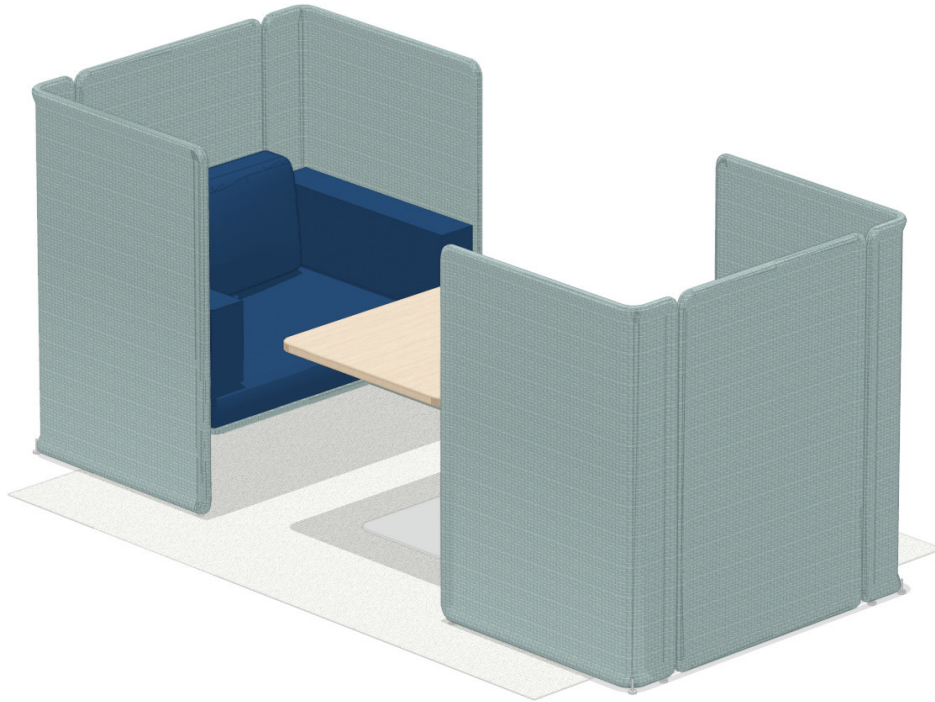

CONVERSING

SMALL 1 | OPEN

CONCEPT 2

PRODUCT LIST

- Lagunitas Lounge
- Lagunitas Worktable