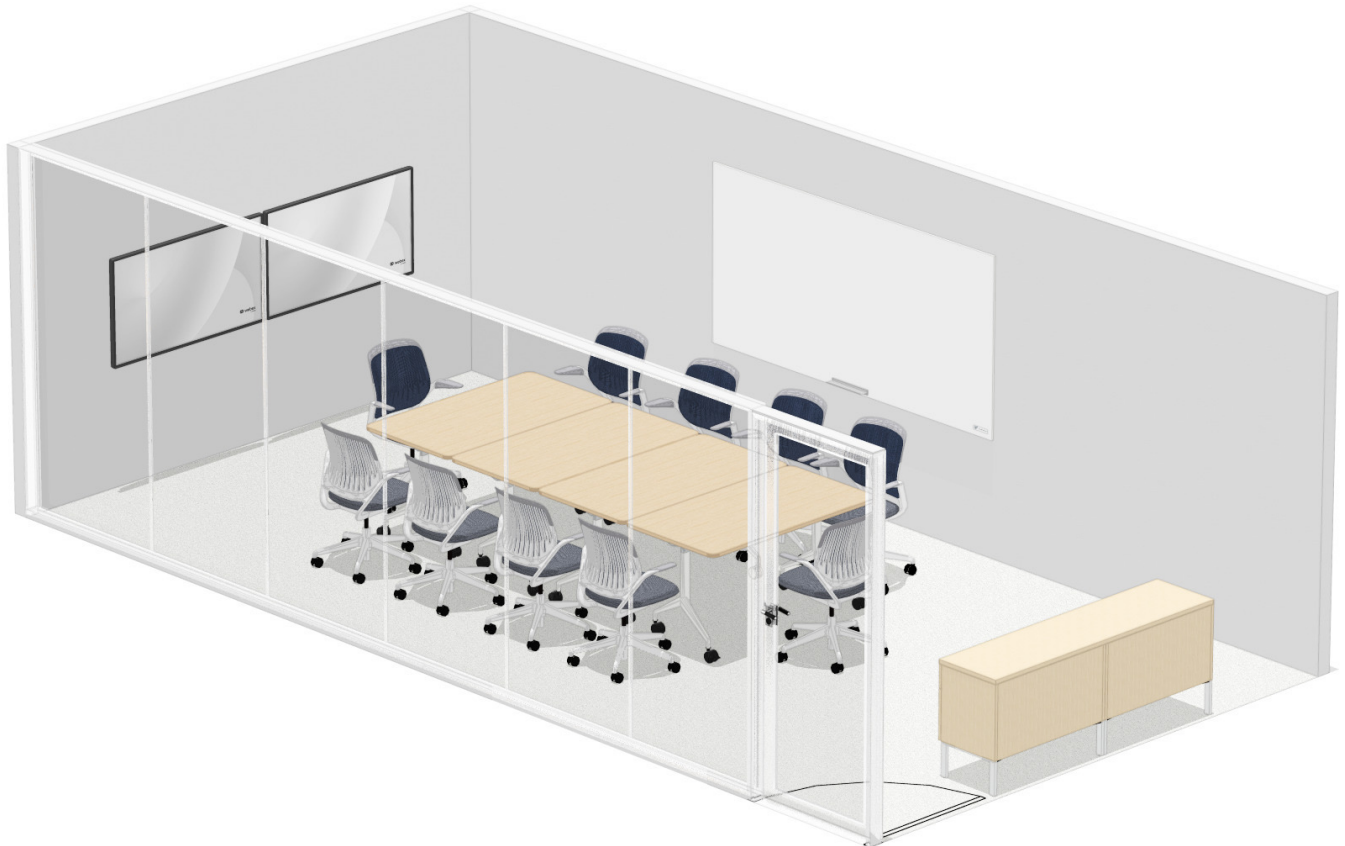

BRAINSTORMING

MEDIUM | ENCLOSED

CONCEPT 1

PRODUCT LIST

- Cobi Collaborative Chair
- Groupwork Flip top Table
- EE Credenza