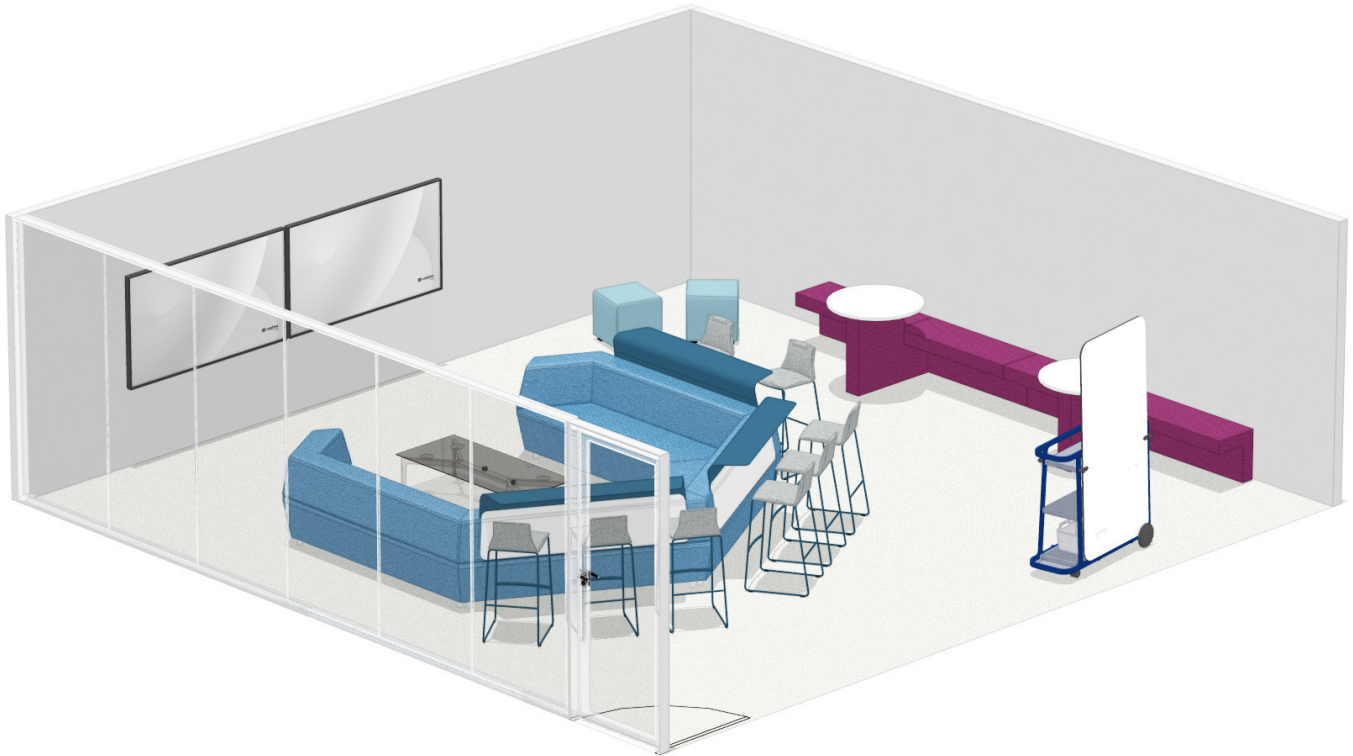

Collaborate

PRESENTING

LARGE INFORMAL - ENCLOSED

Steelcase

PRESENTING

LARGE INFORMAL | ENCLOSED

COLLABORATE

The large presenting space provides two-tier seating to give all user visibility to the presenter and monitors. Digital tools within the space enable remote participants to feel included and visible to those physically present.

PRESENTING

LARGE INFORMAL | ENCLOSED

CONCEPT 2

PRODUCT LIST

- Groupwork Flip Top Tables
- Cobi Collaborative Chair
- Bivi Rumble Seats Lounge
- Universal Storage
- Bivi Standing Height Bench
- SILQ Stools

PRESENTING

LARGE INFORMAL | ENCLOSED

CONCEPT 3

PRODUCT LIST

- Border Lounge
- Flex Cart + Flex Markerboard
- Montara Stools
- Media:scape Lounge with Counter
- BFree Small Cubes

Collaborate

PRESENTING

LARGE FORMAL - ENCLOSED

Steelcase

PRESENTING

LARGE FORMAL | ENCLOSED

COLLABORATE

The large presenting space provides two-tier seating to give all user visibility to the presenter and monitors. Digital tools within the space enable remote participants to feel included and visible to those physically present.