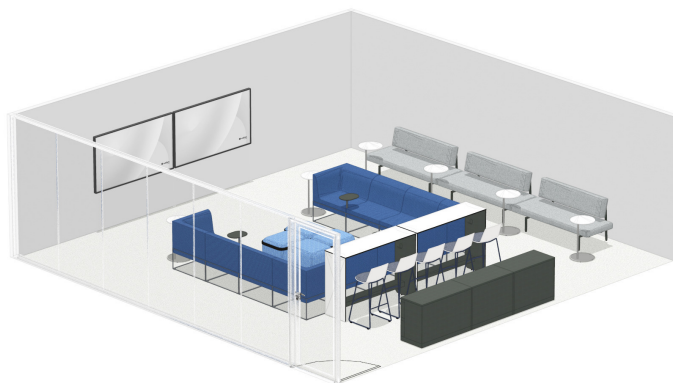

PRESENTING

LARGE INFORMAL | ENCLOSED

COLLABORATE

The large presenting space provides two-tier seating to give all user visibility to the presenter and monitors. Digital tools within the space enable remote participants to feel included and visible to those physically present.

- Bar-height stools and ergonomic task stools
- U-shaped upholstered lounge system with integrated tablet arms or pull-up laptop tables
- Upholstered lounge alongside of the room opposite the glass with laptop tables
- Center coffee table
- Credenza to hold food and beverage opposite monitors
- Mobile writeable surface

Capacity	24 Workpoints
Dimensions	24' x 24' / 7.3 m x 7.3 m
Footprint	576sf / 53.3 m
Protocol	Bookable

CONCEPT 1