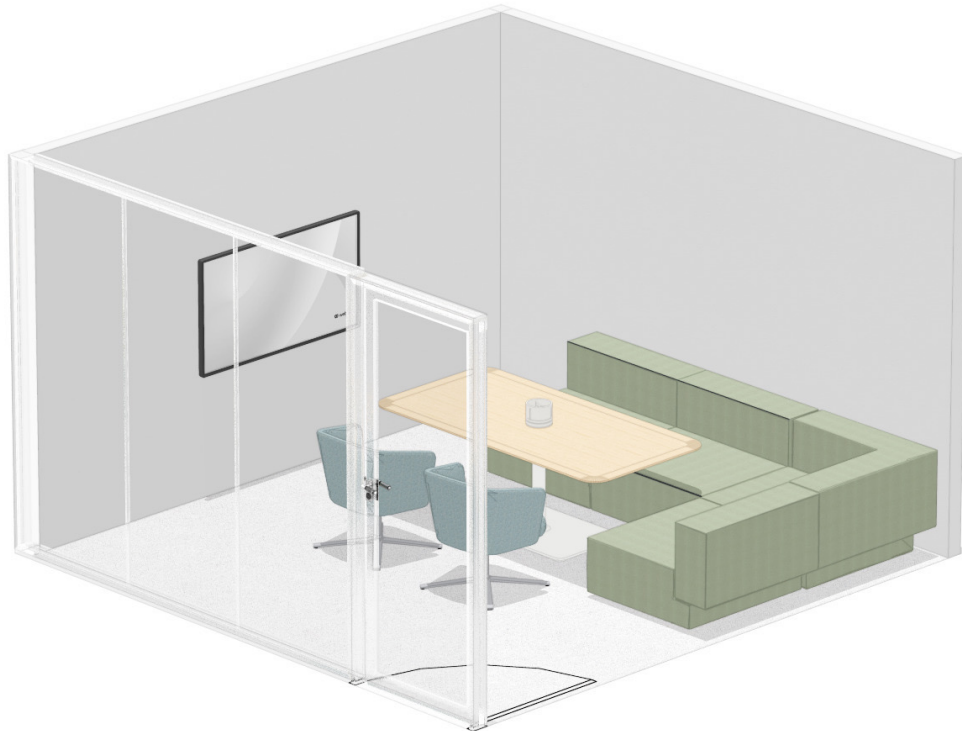

- Lounge Furniture, such as sofas and chairs
- Small café, coffee, or laptop tables for holding beverages and laptops.

| | |
|-------------------|-----------------------|
| Capacity | 5 workpoints |
| Dimensions | 12' x 12' 3.6m x 3.6m |
| Footprint | 144 sqft / 13 sm |
| Protocol | Bookable |

CONVERSING

SMALL | ENCLOSED

CONCEPT 2

PRODUCT LIST

- Joel Lounge Chair
- Maisie End Table
- CG_1 Coffee Table

CONVERSING

SMALL | ENCLOSED

CONCEPT 3

COLLABORATE

The small presenting space is designed to energize the group when pitching ideas internally or to clients, technology is intentional to create a team environment whether in person or virtually.