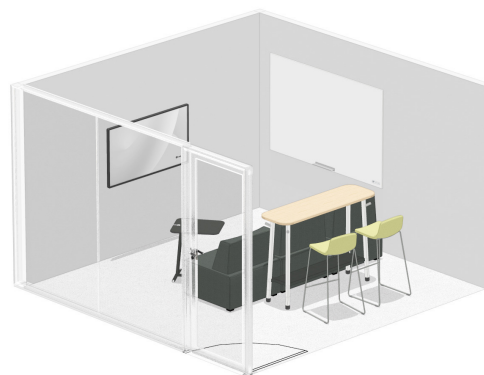

Collaborate

BRAINSTORMING

SMALL - ENCLOSED

Steelcase

BRAINSTORMING

SMALL | ENCLOSED

COLLABORATE

The small brainstorming space is for IBM employees to collaborate and create a welcoming environment, free from outside distractions. Digital and analog tools aid in the ability to test and include non-physically present teammates

- Ergonomic task chairs with arms and casters
- Table with convenience power
Wireless network throughout
- Writeable board location per room

| | |
|-------------------|-----------------------|
| Capacity | 5 workpoints |
| Dimensions | 12' x 12' 3.6m x 3.6m |
| Footprint | 144 sqft / 13 sm |
| Protocol | Bookable |

CONCEPT 1

CONCEPT 2

CONCEPT 3

BRAINSTORMING

SMALL | ENCLOSED

CONCEPT 1

PRODUCT LIST

- Shortcut Chair
- Media:scape Seated Height Table