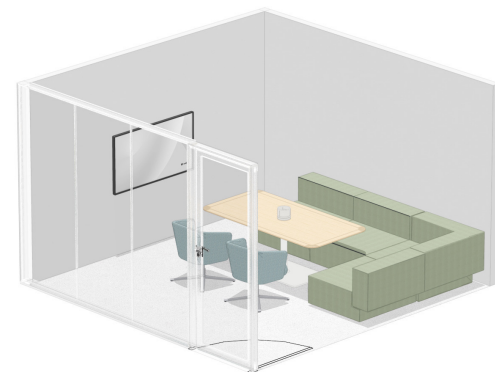

COLLABORATE

The Small Conversing space provides a relaxed environment to have personal, difficult, or sensitive conversations. IBM employees looking for a different environment to connect and collaborate can utilize technology provided for sharing or reviewing content.

- Lounge Furniture, such as sofas and chairs
- Small café, coffee, or laptop tables for holding beverages and laptops.

| | |
|-------------------|-----------------------|
| Capacity | 5 workpoints |
| Dimensions | 12' x 12' 3.6m x 3.6m |
| Footprint | 144 sqft / 13 sm |
| Protocol | Bookable |

CONCEPT 1

CONCEPT 2

CONCEPT 3

CONVERSING

SMALL | ENCLOSED

CONCEPT 1

PRODUCT LIST

- Sylvi Sofa Lounge
- Embrace Lounge Chair
- Common End Table
- Boerum Coffee Table