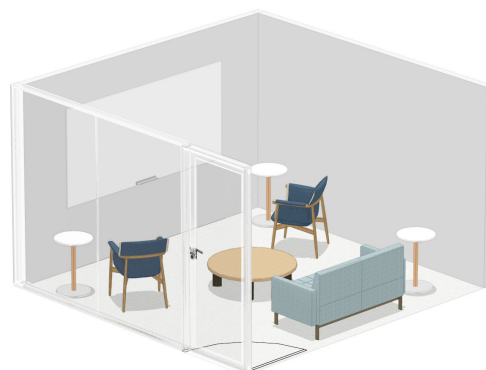

CONCEPT 1

CONCEPT 2