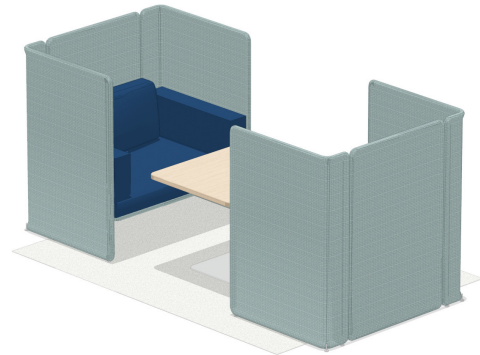

CONVERSING

SMALL 1 | OPEN

COLLABORATE

In a small conversing environment, IBM employees can engage with one another in a relaxed setting. The absence of technology enables colleagues to connect without distractions.

- Booth with convenience power. Wireless network throughout
- Table to provide a work surface

Capacity	2 Workpoints
Dimensions	6' x 8' / 1.8 m x 2.4 m
Footprint	48 sf / 4.3 sqm
Protocol	Non-Bookable

CONCEPT 1

CONCEPT 3